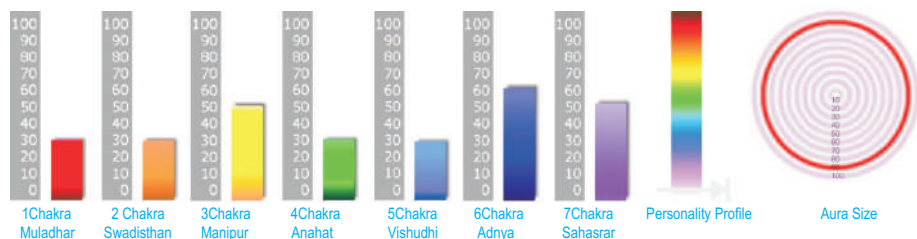

THE AURA : Every living organism is surrounded by an electromagnetic energy field, called an Aura. This field vibrates at different frequencies and reflects State of Mind, Body and Inner Being.

THE AURA VIDEO STATION : The Aura Video Station is a Multimedia Biofeedback Imaging System using the Science of Biofeedback, Color Therapy and Energy Medicine to measure, analyze and display an accurate representation of your emotional-energetic State, your Aura.

WHAT DO THE COLORS OF YOUR AURA MEAN? : Every color has a different Vibrational Frequency and is associated with various Chakras or energy centers in your body. Your Aura Colors are determined by physical, mental, emotional and spiritual states of being. The Colors of your Aura are neither good nor bad, superior nor more spiritual than another. Every color has a polarity and unique representation relating to the individual.

Virtual Image Of AuraWith Chakra

www.auranarayani.com

Sree Narayani Positive Energy Services

Aura Scanning, Healing & Energy Product

Crystal, Rudraksha, Gems, Pyramid, Bracelet

Contact : ENERGY GURU : +91- 8830517679, +91- 9371015536,

Office: +91-7776906957 email : aura_narayani@yahoo.com

589, Sadashiv Peth, Shop No.5, Morgaonkar Arihant Mkt.,
Near Umbrya Ganapati Chowk, Laxmi Road, Pune 411030

YOUR CHAKRAS / ENERGY CENTERS

ROOT/RED

This Chakra is the energy of the physical plane and material reality. It is the center of manifestation and the place from which passion flows; the source of power and ego development.

REPRODUCTIVE ORGANS/ORANGE

The color of this Chakra reflects creativity, sociability, emotional life and sexuality. This chakra is the position from which one reaches out, expands and relates to others.

SOLAR PLEXUS/YELLOW

This Chakra rules mental activity and is the center of your ego and personal power. It regulates the life force in the body, giving energy to your dreams and goals, allowing you to take action.

HEART/GREEN

This is the center of teaching and healing, the chakra of self-respect and self love, as well as the meeting place for body, mind and spirit. Balance, connection to nature are found here.

THROAT/BLUE

This Chakra governs the ability to express ideas and to speak your truth clearly. The throat is all about clear communication, inspiration and artistic expression.

THIRD EYE/ VIOLET-INDIGO

This center above the eyebrows is the seat of intuition, spiritual will, connecting ideas and developing a "picture" of the world. It is a idealistic place representing your imagination and desires.

CROWN/ WHITE-VIOLET

Inner Knowledge, enlightenment, connection with higher planes of consciousness and spiritual truth are seated in the Crown Chakra. White is the perfect merging of all colors.

CHAKRA BALANCE

Round, circular Chakras show a balanced Energy System, while non-circular, blurred Chakras show an imbalance in your Energy Centers. Also look at the color and brightness of each Chakra for a more detailed analysis.

YOUR AURA COLORS

DEEP-RED Physical, hardworking, action, power, survival, realistic, physical active, vital, grounded, strength, stamina, physical explorer.

RED Excitement, physical, energetic, competitive, leader, winner, achiever, winner, courage, will-power, sexual, entrepreneur, promoter.

ORANGE Pleasuriented, excitement, productive, physical and creative, enjoyment, challenge, thrill, positive, action o expression, adventurer, business.

ORANGE-YELLOW Analytical, intellectual, detail oriented, logical, structure, security, scientific, honest, perfectionist, precise in thoughts and actions.

YELLOW Playful, sunny, creative, fun, learning, light, movement, entertainer, radiates optimism, warmth, charming, generous, easy going.