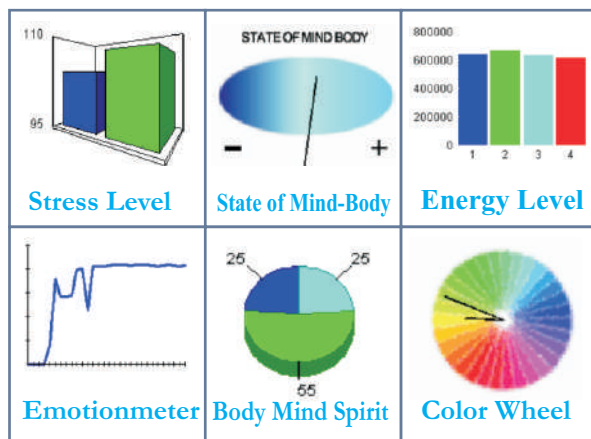

THE AURA : Every living organism is surrounded by an electromagnetic energy field, called an Aura. This field vibrates at different frequencies and reflects State of Mind, Body and Inner Being.

THE AURA VIDEO STATION : The Aura Video Station is a Multimedia Biofeedback Imaging System using the Science of Biofeedback, Color Therapy and Energy Medicine to measure, analyze and display an accurate representation of your emotional-energetic State, your Aura.

WHAT DO THE COLORS OF YOUR AURA MEAN? : Every color has a different Vibrational Frequency and is associated with various Chakras or energy centers in your body. Your Aura Colors are determined by physical, mental, emotional and spiritual states of being. The Colors of your Aura are neither good nor bad, superior nor more spiritual than another. Every color has a polarity and unique representation relating to the individual.

Virtual Image Of AuraWith Chakra

www.auranarayani.com

Sree Narayani Positive Energy Services

Aura Scanning, Healing & Energy Product

Crystal, Rudraksha, Gems, Pyramid, Bracelet

Contact : ENERGY GURU : +91- 8830517679, +91- 9371015536,

Office: +91-7776906957 email : aura_narayani@yahoo.com

589, Sadashiv Peth, Shop No.5, Morgaonkar Arihant Mkt.,
Near Umbrya Ganapati Chowk, Laxmi Road, Pune 411030

YOUR CHAKRAS / ENERGY CENTERS

ROOT/RED

This Chakra is the energy of the physical plane and material reality. It is the center of manifestation and the place from which passion flows; the source of power and ego development.

REPRODUCTIVE ORGANS/ORANGE

The color of this Chakra reflects creativity, sociability, emotional life and sexuality. This chakra is the position from which one reaches out, expands and relates to others.

SOLAR PLEXUS/YELLOW

This Chakra rules mental activity and is the center of your ego and personal power. It regulates the life force in the body, giving energy to your dreams and goals, allowing you to take action.

HEART/GREEN

This is the center of teaching and healing, the chakra of self-respect and self love, as well as the meeting place for body, mind and spirit. Balance, connection to nature are found here.

THROAT/BLUE

This Chakra governs the ability to express ideas and to speak your truth clearly. The throat is all about clear communication, inspiration and artistic expression.

THIRD EYE/ VIOLET-INDIGO

This center above the eyebrows is the seat of intuition, spiritual will, connecting ideas and developing a "picture" of the world. It is a idealistic place representing your imagination and desires.

CROWN/ WHITE-VIOLET

Inner Knowledge, enlightenment, connection with higher planes of consciousness and spiritual truth are seated in the Crown Chakra. White is the perfect merging of all colors.

CHAKRA BALANCE

Round, circular Chakras show a balanced Energy System, while non-circular, blurred Chakras show an imbalance in your Energy Centers. Also look at the color and brightness of each Chakra for a more detailed analysis.

YOUR AURA COLORS

DEEP-RED Physical, hardworking, action, power, survival, realistic, physical active, vital, grounded, strength, stamina, physical explorer.

RED Excitement, physical, energetic, competitive, leader, winner, achiever, winner, courage, will-power, sexual, entrepreneur, promoter.

ORANGE Pleasuriented, excitement, productive, physical and creative, enjoyment, challenge, thrill, positive, action o expression, adventurer, business.

ORANGE-YELLOW Analytical, intellectual, detail oriented, logical, structure, security, scientific, honest, perfectionist, precise in thoughts and actions.

YELLOW Playful, sunny, creative, fun, learning, light, movement, entertainer, radiates optimism, warmth, charming, generous, easy going.